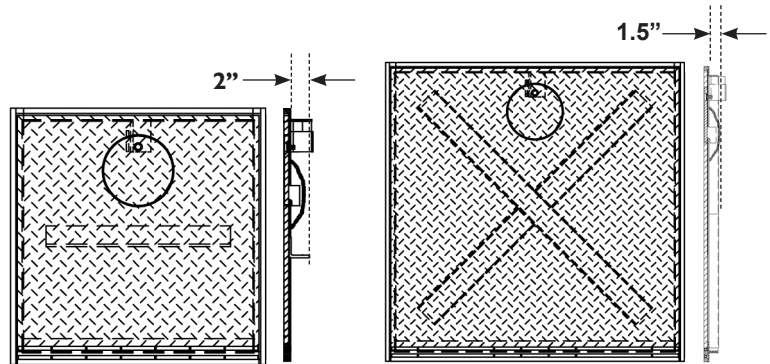

## A0717 Square Manholes and Vaults

A0717-724VW

Lift Assist

A0717-736VWL

The Emco Wheaton A0717 square manhole provides ease of access to a variety of tank hardware and monitoring equipment.

### All Square Manholes

- 3/8" heavy duty diamond plate lid
- 16 gauge steel skirt
- Meets AASHTO H20 wheel loading

### Locking Vault Manholes

- Double hinged lid opens and folds back to 180°
- Lock-access lid permanently fastened with anti-theft chain; secured with single pinned bolt

The 24" and 30" vaults are reinforced with 2"x2"x1/4" steel angle