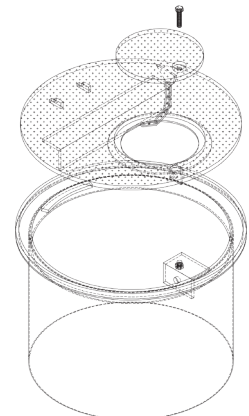

Round Vaults Available

See following page for part numbers